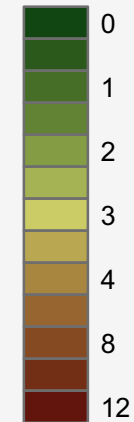

# Eagle Lake Ranger District

Existing Plus Unauthorized Route Density

Motorized route density (km/sq km)

— Major roads

■ National Forest

■ National Park