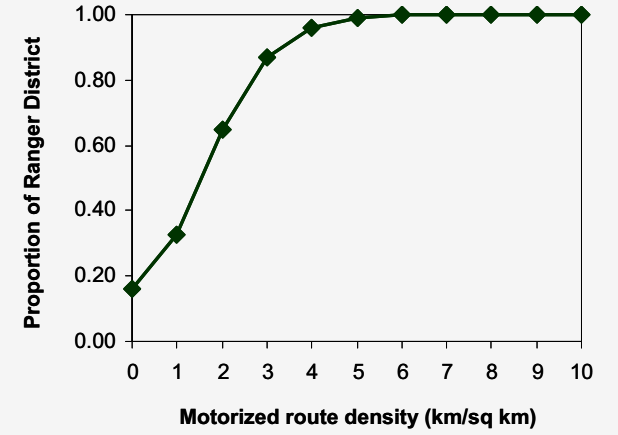

# Eagle Lake Ranger District

Existing Plus Unauthorized Route Density

Motorized route density (km/sq km)

— Major roads

■ National Forest

■ National Park