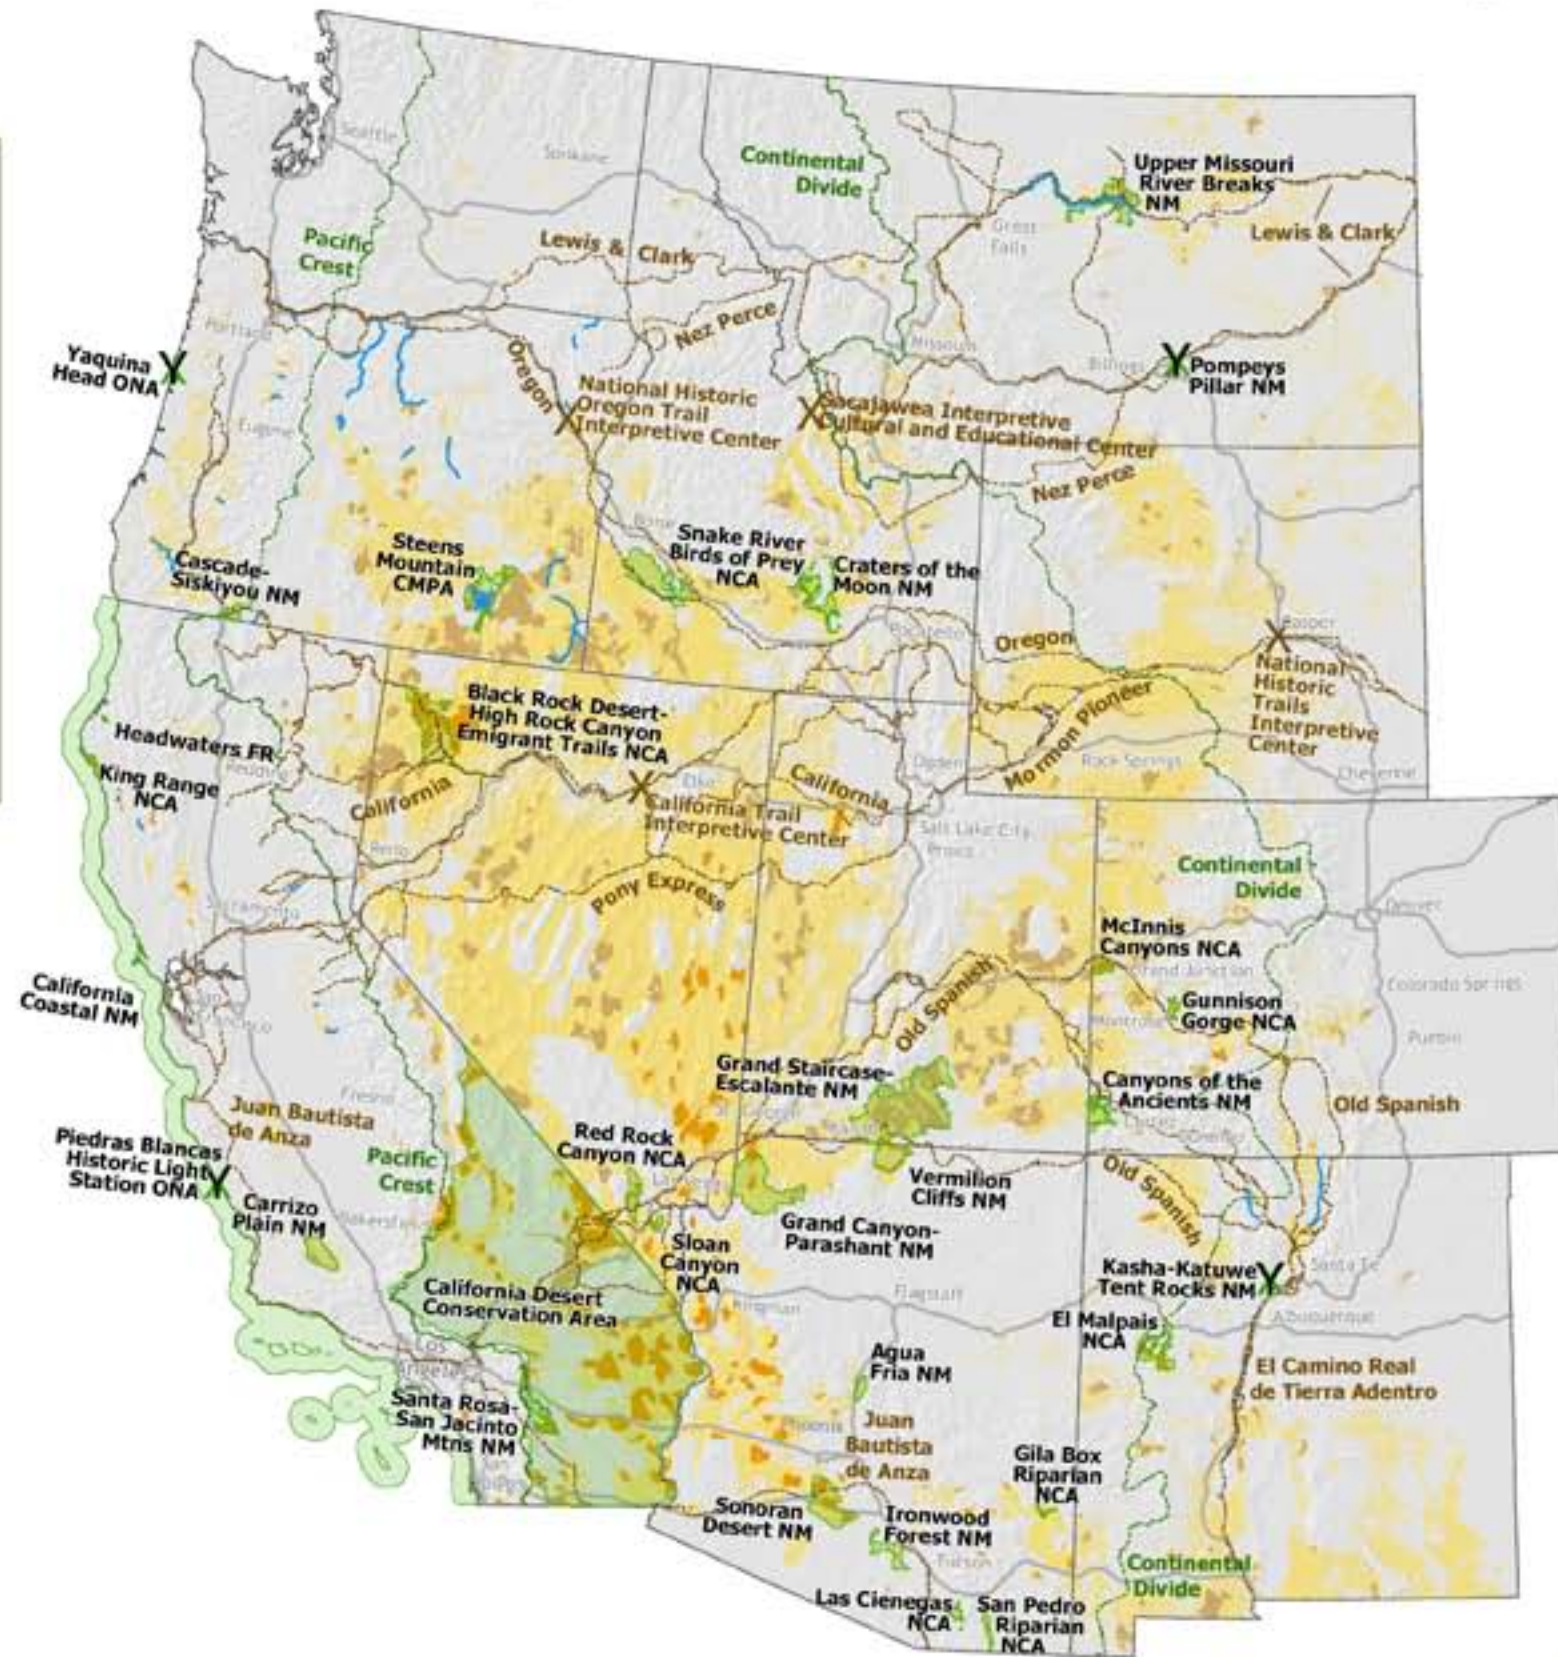

National Landscape Conservation System

Mission:
 To conserve, protect, and restore nationally significant landscapes recognized for their cultural, ecological, and scientific values for the American public.

- National Monuments, National Conservation Areas, and similar designations
- National Historic Trail
- National Scenic Trail
- Wild and Scenic River
- BLM Administered Land
- BLM Wilderness
- BLM Wilderness Study Area
- National Trail Visitor Center
- Interstate Highway

0 37.5 75 150 225 300 Miles

* Alaska and Eastern States are not to this scale.
 The National Landscape Conservation System continues to grow as special areas are designated. Visit BLM's website periodically for updated information: www.blm.gov

Landscapes of the American Spirit