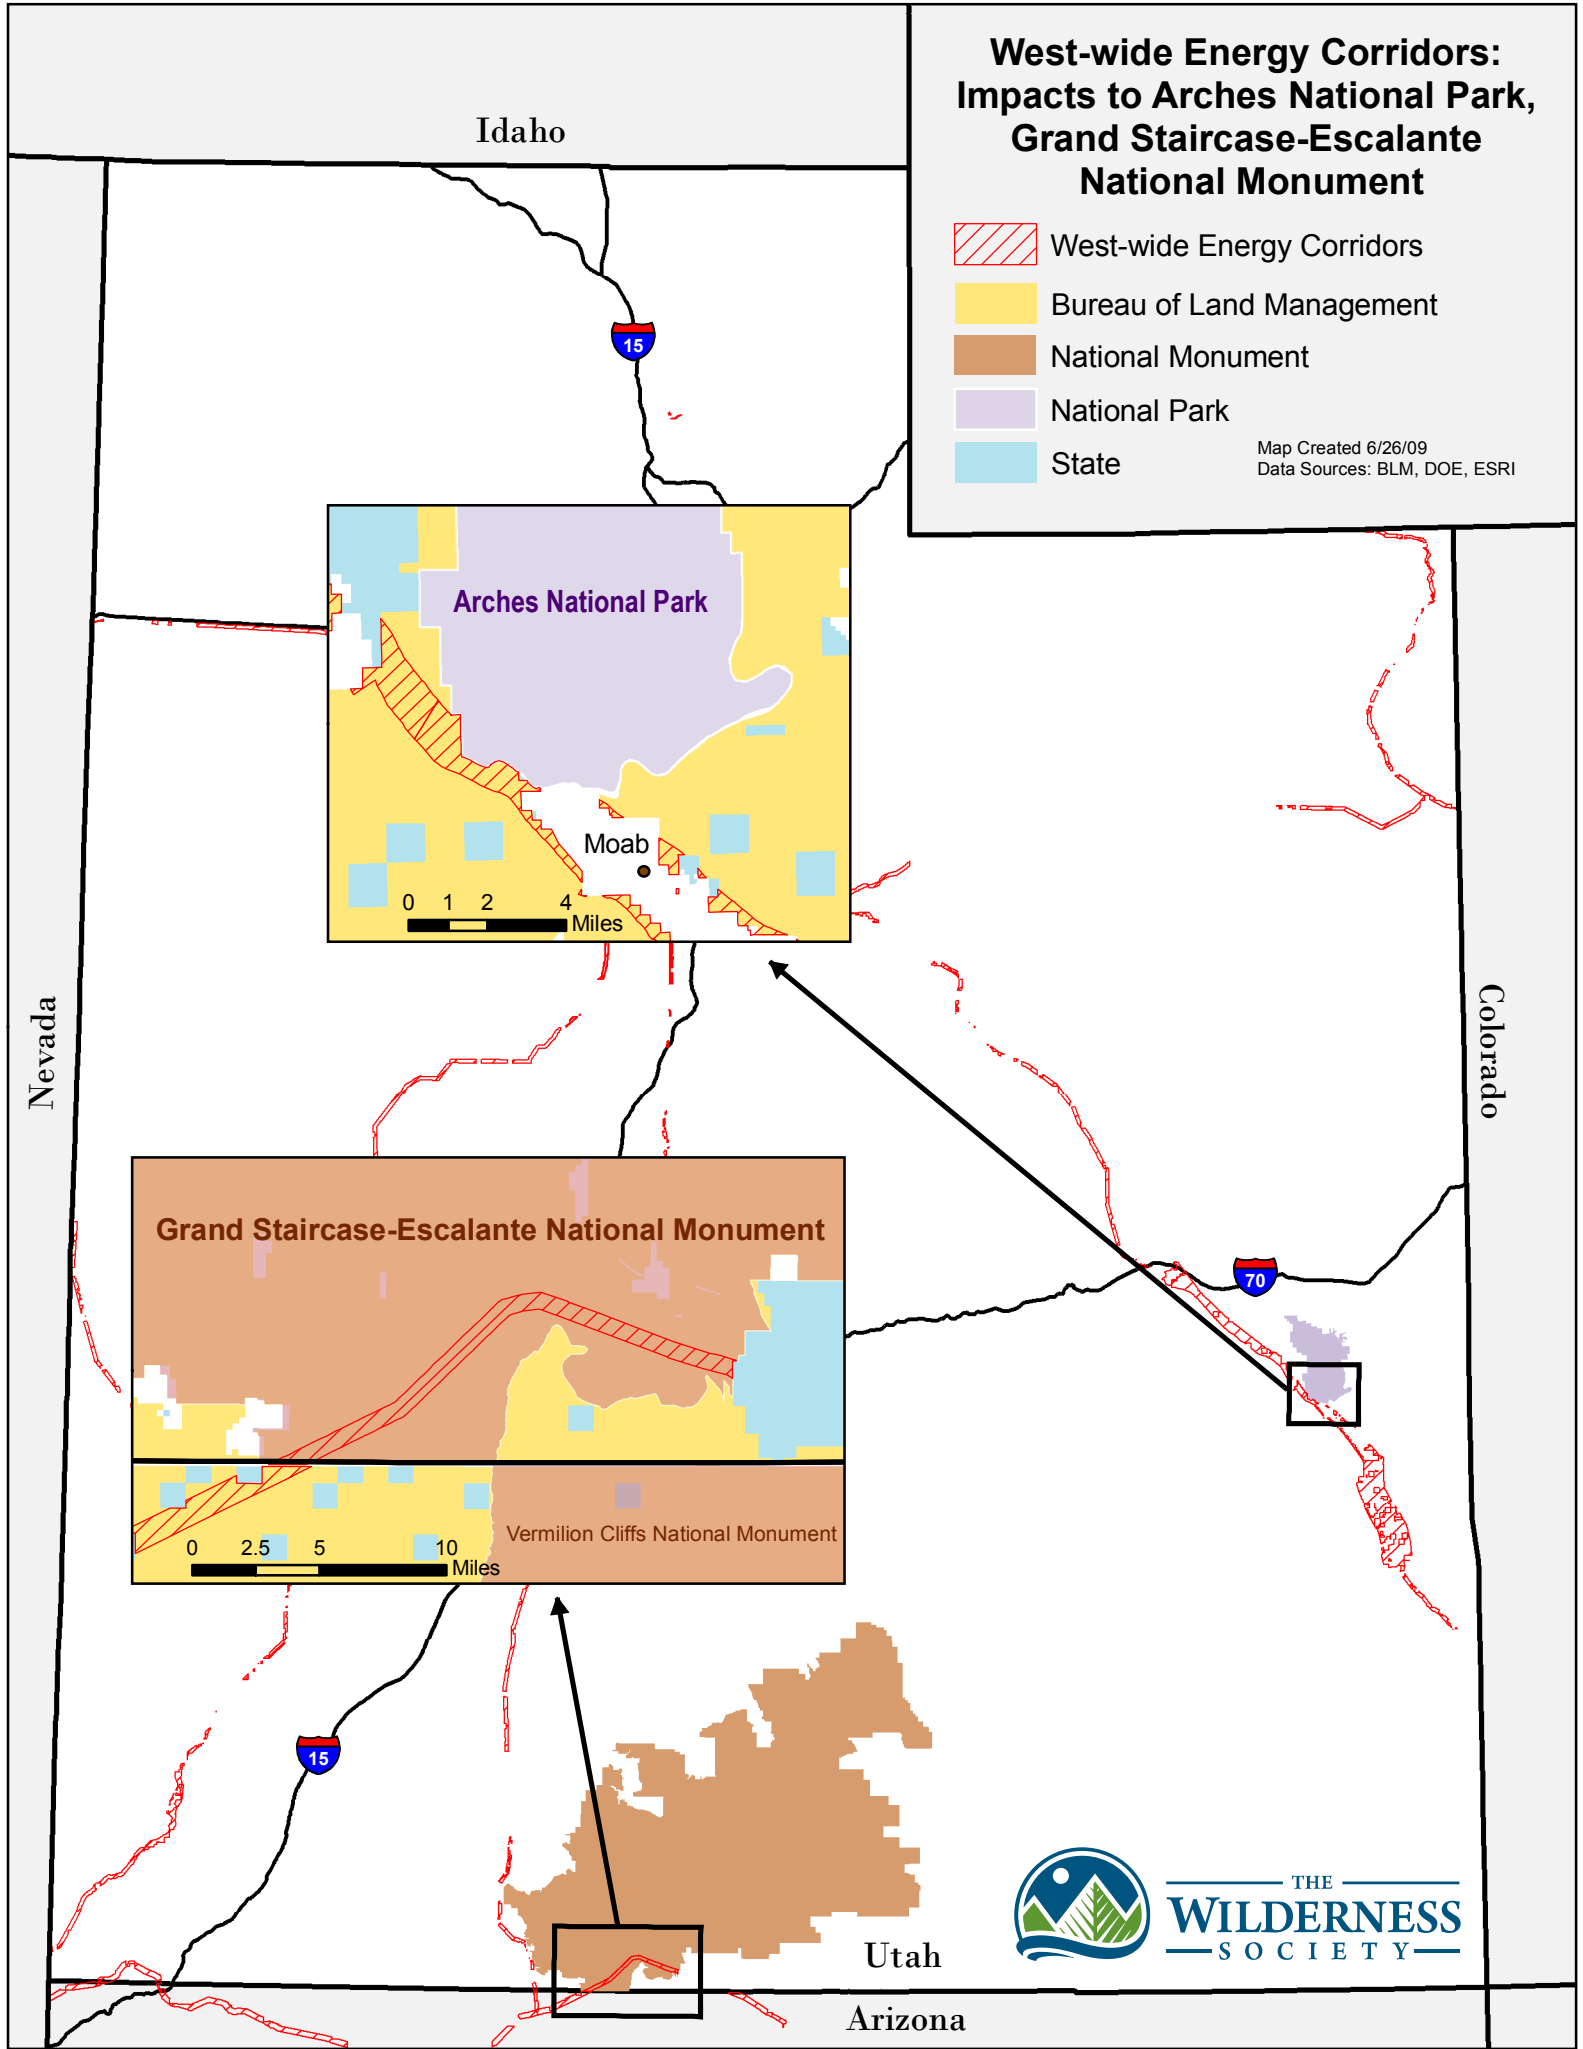

West-wide Energy Corridors: Impacts to Arches National Park, Grand Staircase-Escalante National Monument

-  West-wide Energy Corridors
-  Bureau of Land Management
-  National Monument
-  National Park
-  State

Map Created 6/26/09
Data Sources: BLM, DOE, ESRI

THE
WILDERNESS
SOCIETY

Utah
Arizona