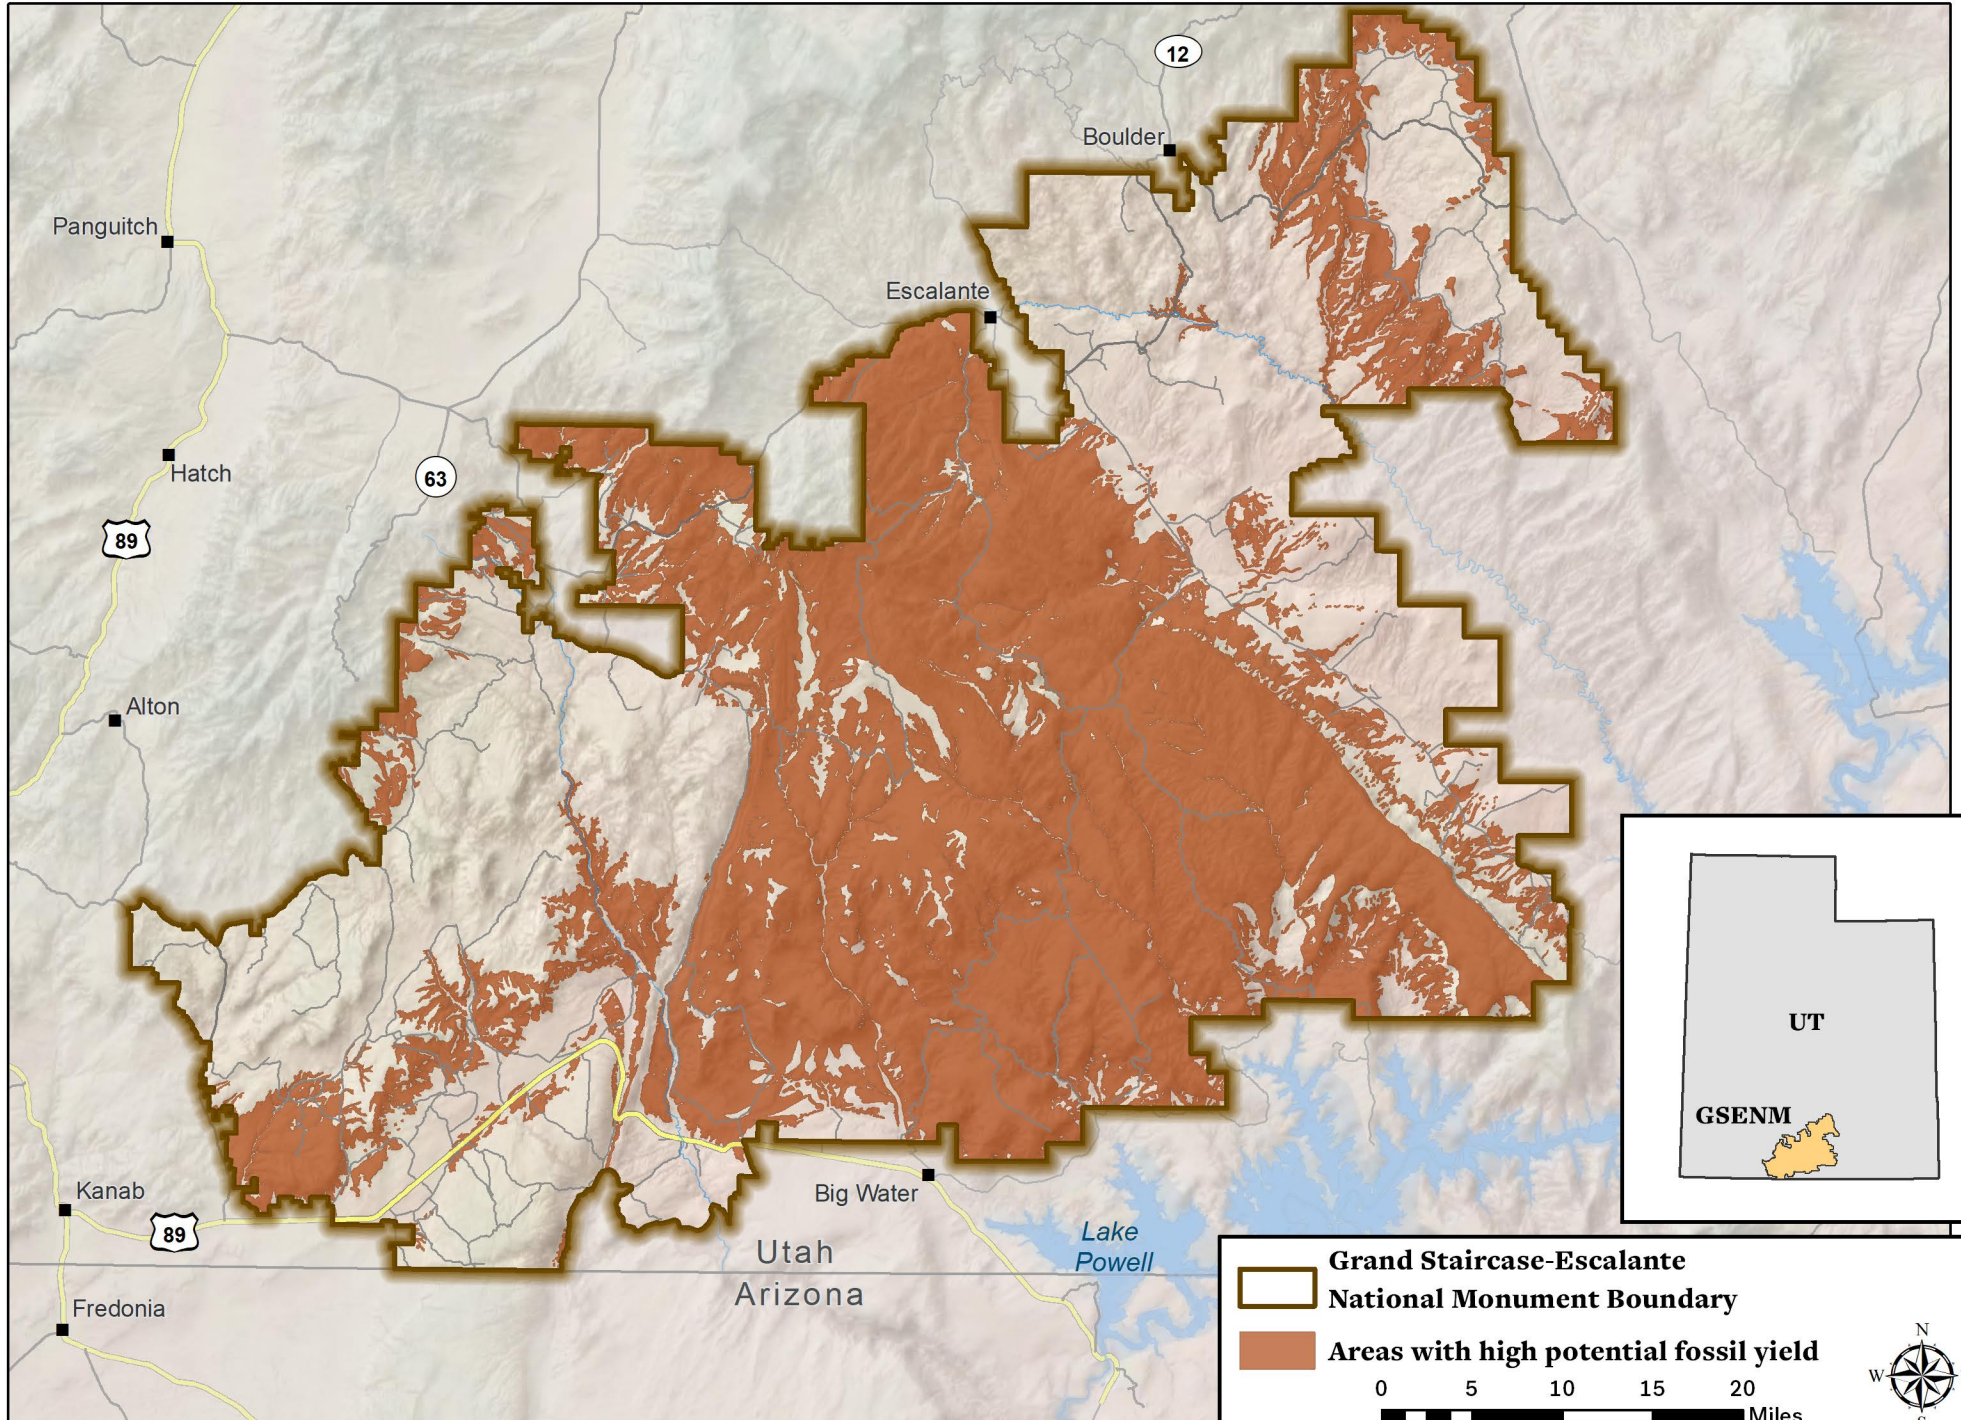

Paleontological and Mineral Resources Grand Staircase-Escalante National Monument

Grand Staircase-Escalante National Monument Boundary

Areas with high potential fossil yield

0 5 10 15 20 Miles