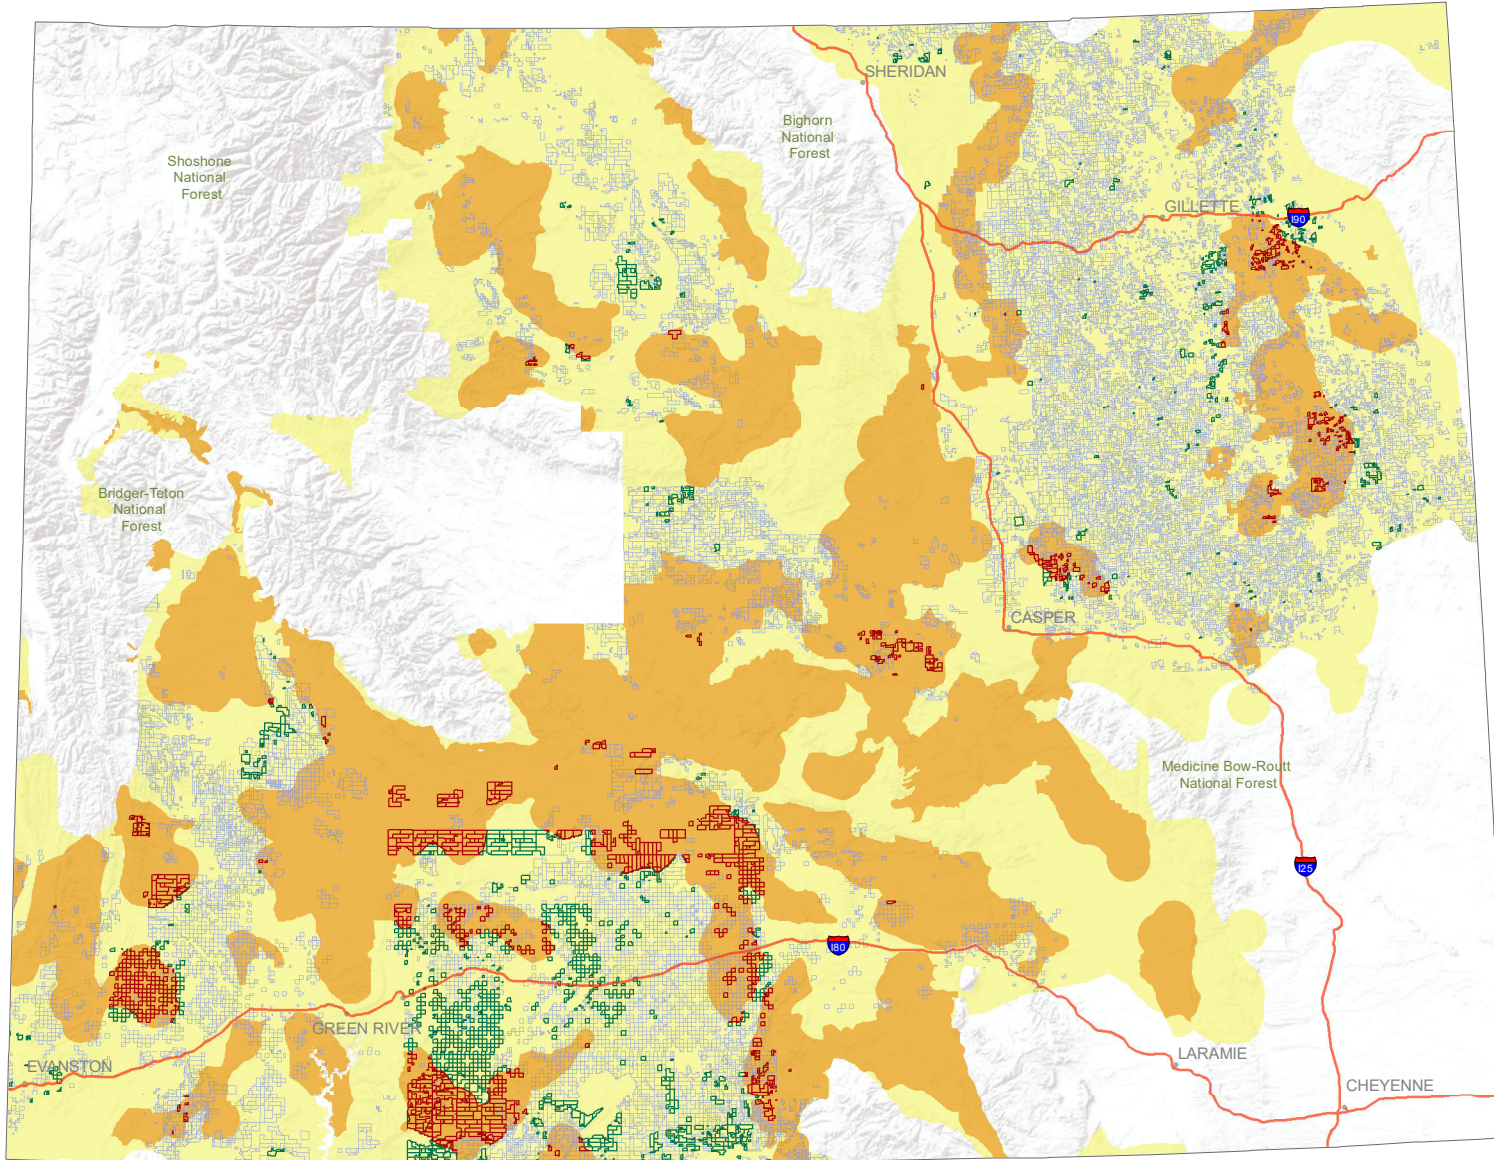

Wyoming Sage Grouse Habitat and Intersecting BLM Oil & Gas Leases

- Greater Sage Grouse Habitat**
- Priority Habitat
 - Additional Habitat
 - Upcoming Lease Acres within Priority Habitat
 - Upcoming Lease Acres within Additional Habitat
 - Existing Lease Acres within GRSG Habitat

0 40 Miles

GRSG Habitat Intersection	Upcoming Lease Acres	Percent of Acres Intersecting Habitat
Priority Habitat	713,734	53.3%
Additional Habitat	623,851	46.6%
Total Intersecting	1,337,585	99.9%
Total Upcoming Lease Acres in WY		1,338,706